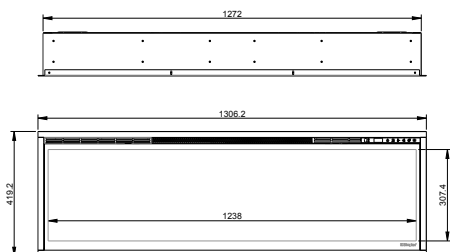

Ignite XL 50"