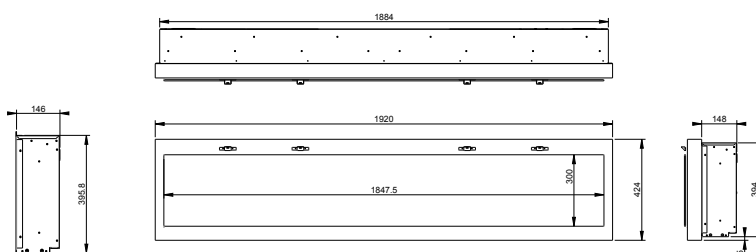

Ignite XL 74"

The drawing of the Ignite XL 100 " is on www.dimplex-fires.eu

		Ignite XL 50"	Ignite XL 74"	Ignite XL 100"
General specifications	Fire system	Optiflame®	Optiflame®	Optiflame®
	Article number	210272	210289	210296
	EAN code	5011139210272	5011139210289	5011139210296
	Model	Wall construction recessed	Wall construction recessed	Wall construction recessed
	View of the fire	1 sided	1 sided	1 sided
	Colour	Black	Black	Black
	Decoration / fuel bed	Acrylic ice	Acrylic ice	Acrylic ice
Product size	Measurements view of the fire (WxH)	124 x 31 cm	186 x 31 cm	245 x 31 cm
	Outside dimensions WxHxD	130,6 x 41,9 x 14,8 cm	191,6 x 42 x 14,6 cm	257,6 x 41,9 x 14,8 cm
Features	Heat output	Yes	Yes	Yes
	Thermostat	Yes	Yes	Yes
	Remote control	Yes	Yes	Yes
	Manual controlling directly at the fireplace possible yes / no	Flame control only	Flame control only	Flame control only
	Light module	LED	LED	LED
	Sound module	-	-	-
	Colour effects settings	Multi-colored fuel bed	Multi-colored fuel bed	Multi-colored fuel bed
Power consumption	Heat setting 1 in W	1800W (varies per ComfortSaver option)	1800W (varies per ComfortSaver option)	1800W (varies per ComfortSaver option)
	Heat setting 2 in W	-	-	-
	Flame only operation in W	19W	27W	35W
	Max. consumption	1800W with heating in full operation	1800W with heating in full operation	1800W with heating in full operation
Voltage	Voltage/Electrical frequency	230V/50Hz	230V/50Hz	230V/50Hz
Specifications	Product weight in kg	28,7	39	54
	Length of the cord	1,5 m	1,5 m	1,5 m
	Warranty	2 year	2 year	2 year